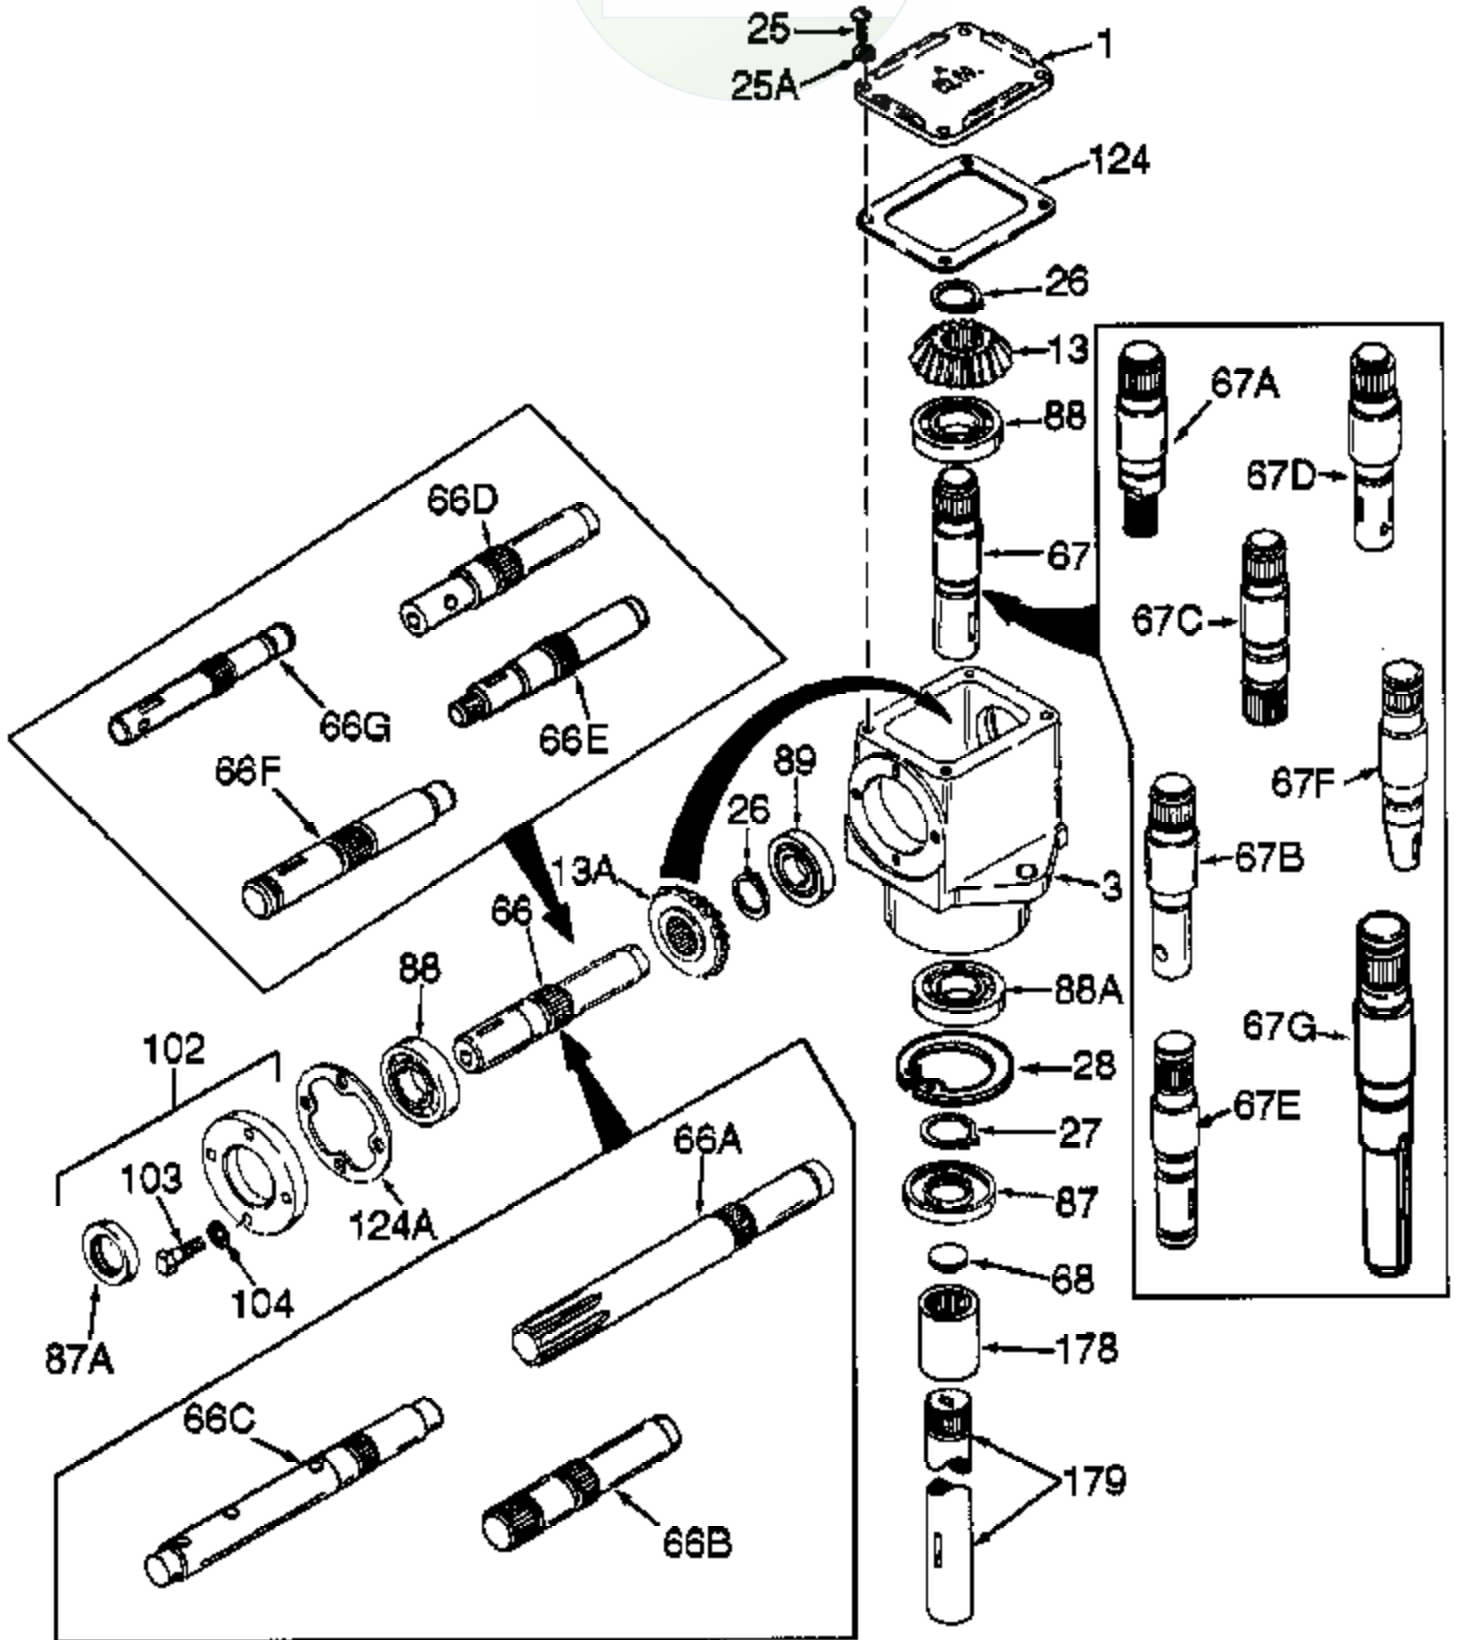

# JOIST

SICHER IST DAS:  
DAS ORIGINAL

Ref #	Part Number	Qty	Description
1	772034		Right Hand Cover
3	770026A		Right Angle Drive Housing
13A	778046		Miter Gear (22 teeth)(7/8" ID)
13	778046		Miter Gear (22 teeth)(7/8" ID)
25	792025		Screw, 10-24 x 1/2"
26	788018		Snap Ring
27	788019		Snap Ring
66F	776059A		Input Shaft (5-7/32" long)
67	776113		Output Shaft (4-17/32" long)
87A	788031		Oil Seal
87	788029		Oil Seal
88A	780034		Ball Bearing
88	780034	RAD-3883-P91	Ball Bearing
89	780024	Peerless	Ball Bearing
102	786029		Retainer Cap & Seal (Incl. 87A & 103)
103	792026		Screw, 1/4-20 x 7/8"
124	788028		Cover Gasket
124A	788030B		Cap Gasket

RAD-3883-P91 Page 2 of 2  
Peerless